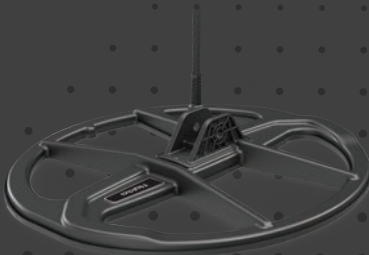

Waterproof DD Search Coil & Cover
12" x 9" / 30 cm x 23 cm (SC30)

Waterproof DD Search Coil
9.5" x 6" / 24 cm x 15 cm (SC24)

BT Low Latency Headphones

USB Charging & Data Cable

Headphones Adapter
1/4" (6.3 mm)

OPTIONAL ACCESSORIES

Waterproof DD Search Coil
13.5" x 12.5" / 35 cm x 31.5 cm (SC35)

Waterproof DD Search Coil
9.5" x 6" / 24 cm x 15 cm (SC24)

Waterproof Rechargeable Battery
& Charger

BT Low Latency Headphones